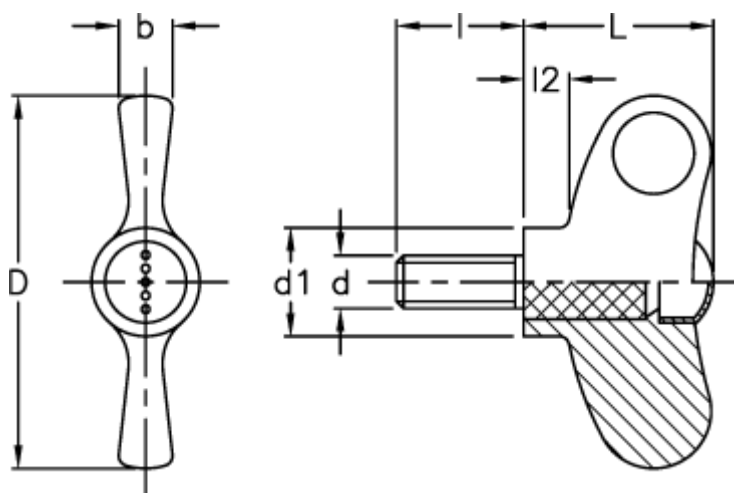

# Data Sheet

Article number: 23052238664

Description: E+G Wing screw  
EWN.70 p-M10x30-C4, yellow cap

## Measures

b	= 10
D	= 70
d1	= 20.0
d 6g	= M10
l	= 30
L	= 36
l2	= 8.0